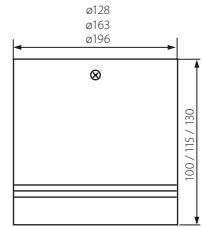

LED SMD

85

LED Downlight-Leuchte
LED downlight fitting
Luminaire de type downlight LED

OMERIS LED

220-240V~ 50/60Hz	IP 20
4000	2 x 0,75
30000 [h]	≥ 15000
[°]	[°]
[↑]	[↑]
ERC	[□]
CE	[⊗]

Kanlux

Model	Part No.	Power [W]	Light Output [lm]	Efficiency [lm/W]
OMERIS N LED 15W-NW-W	23361	15W	1150 lm	80
OMERIS N LED 25W-NW-W	23362	25W	1950 lm	80
OMERIS N LED 35W-NW-W	23363	35W	2800 lm	80

Kanlux ET

DE
weiß
Gehäuse: Aluminiumlegierung / Diffusor: Kunststoff (PMMA)

EN
white
casing: aluminium alloy /diffuser: plastic (PMMA)

FR
blanc
boîtier: alliage d'aluminium / diffuseur: plastique (PMMA)